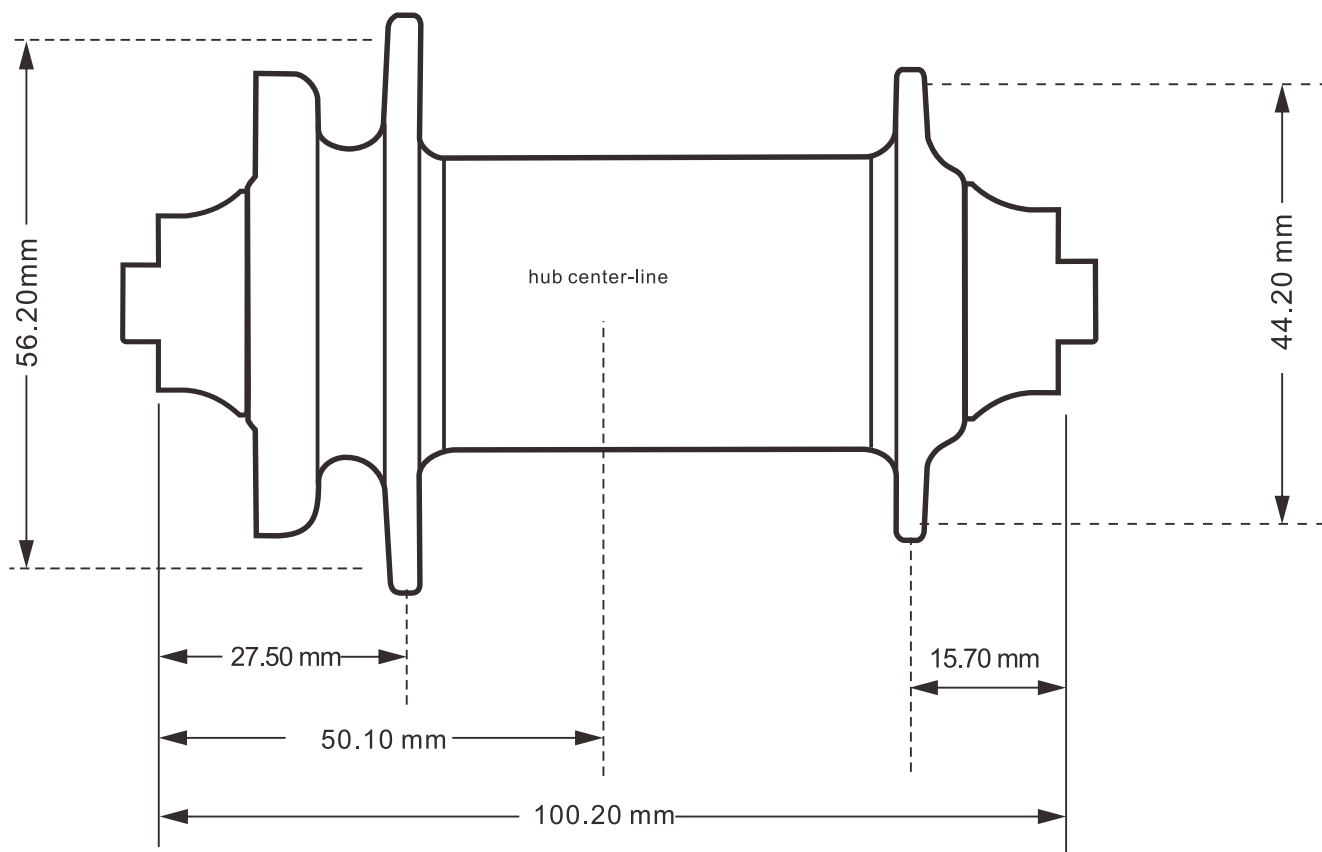

Flanged MTB front hub

Flanged MTB Rear hub